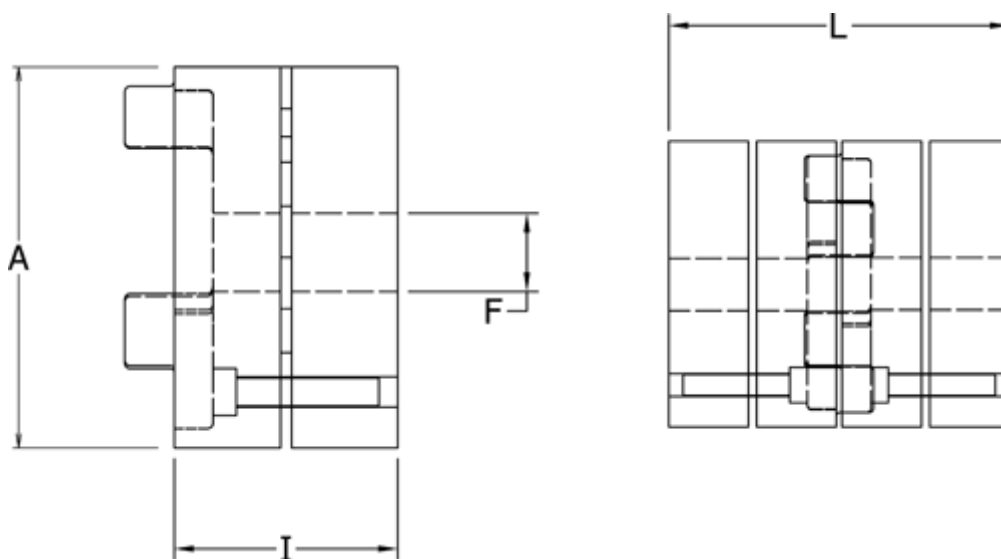

Article number: 3335019A015

Description: Conical Clamping Klonex ES 19/24
ALU Aluminium, Bore 15H7 mm

Measures

A = 40
F = 15
I = 25.0
L = 66
t = M4